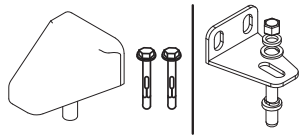

# ADJUSTABLE GAP INSTALLATION

**RMG001PG**

**RMG002PG**

**RMG003PG**

**1x Wall Mounted Hinge (Top)**

**1x Wall Mounted Hinge (Turned over for use as bottom hinge)**

**Lock Keep**

**Handle Set**